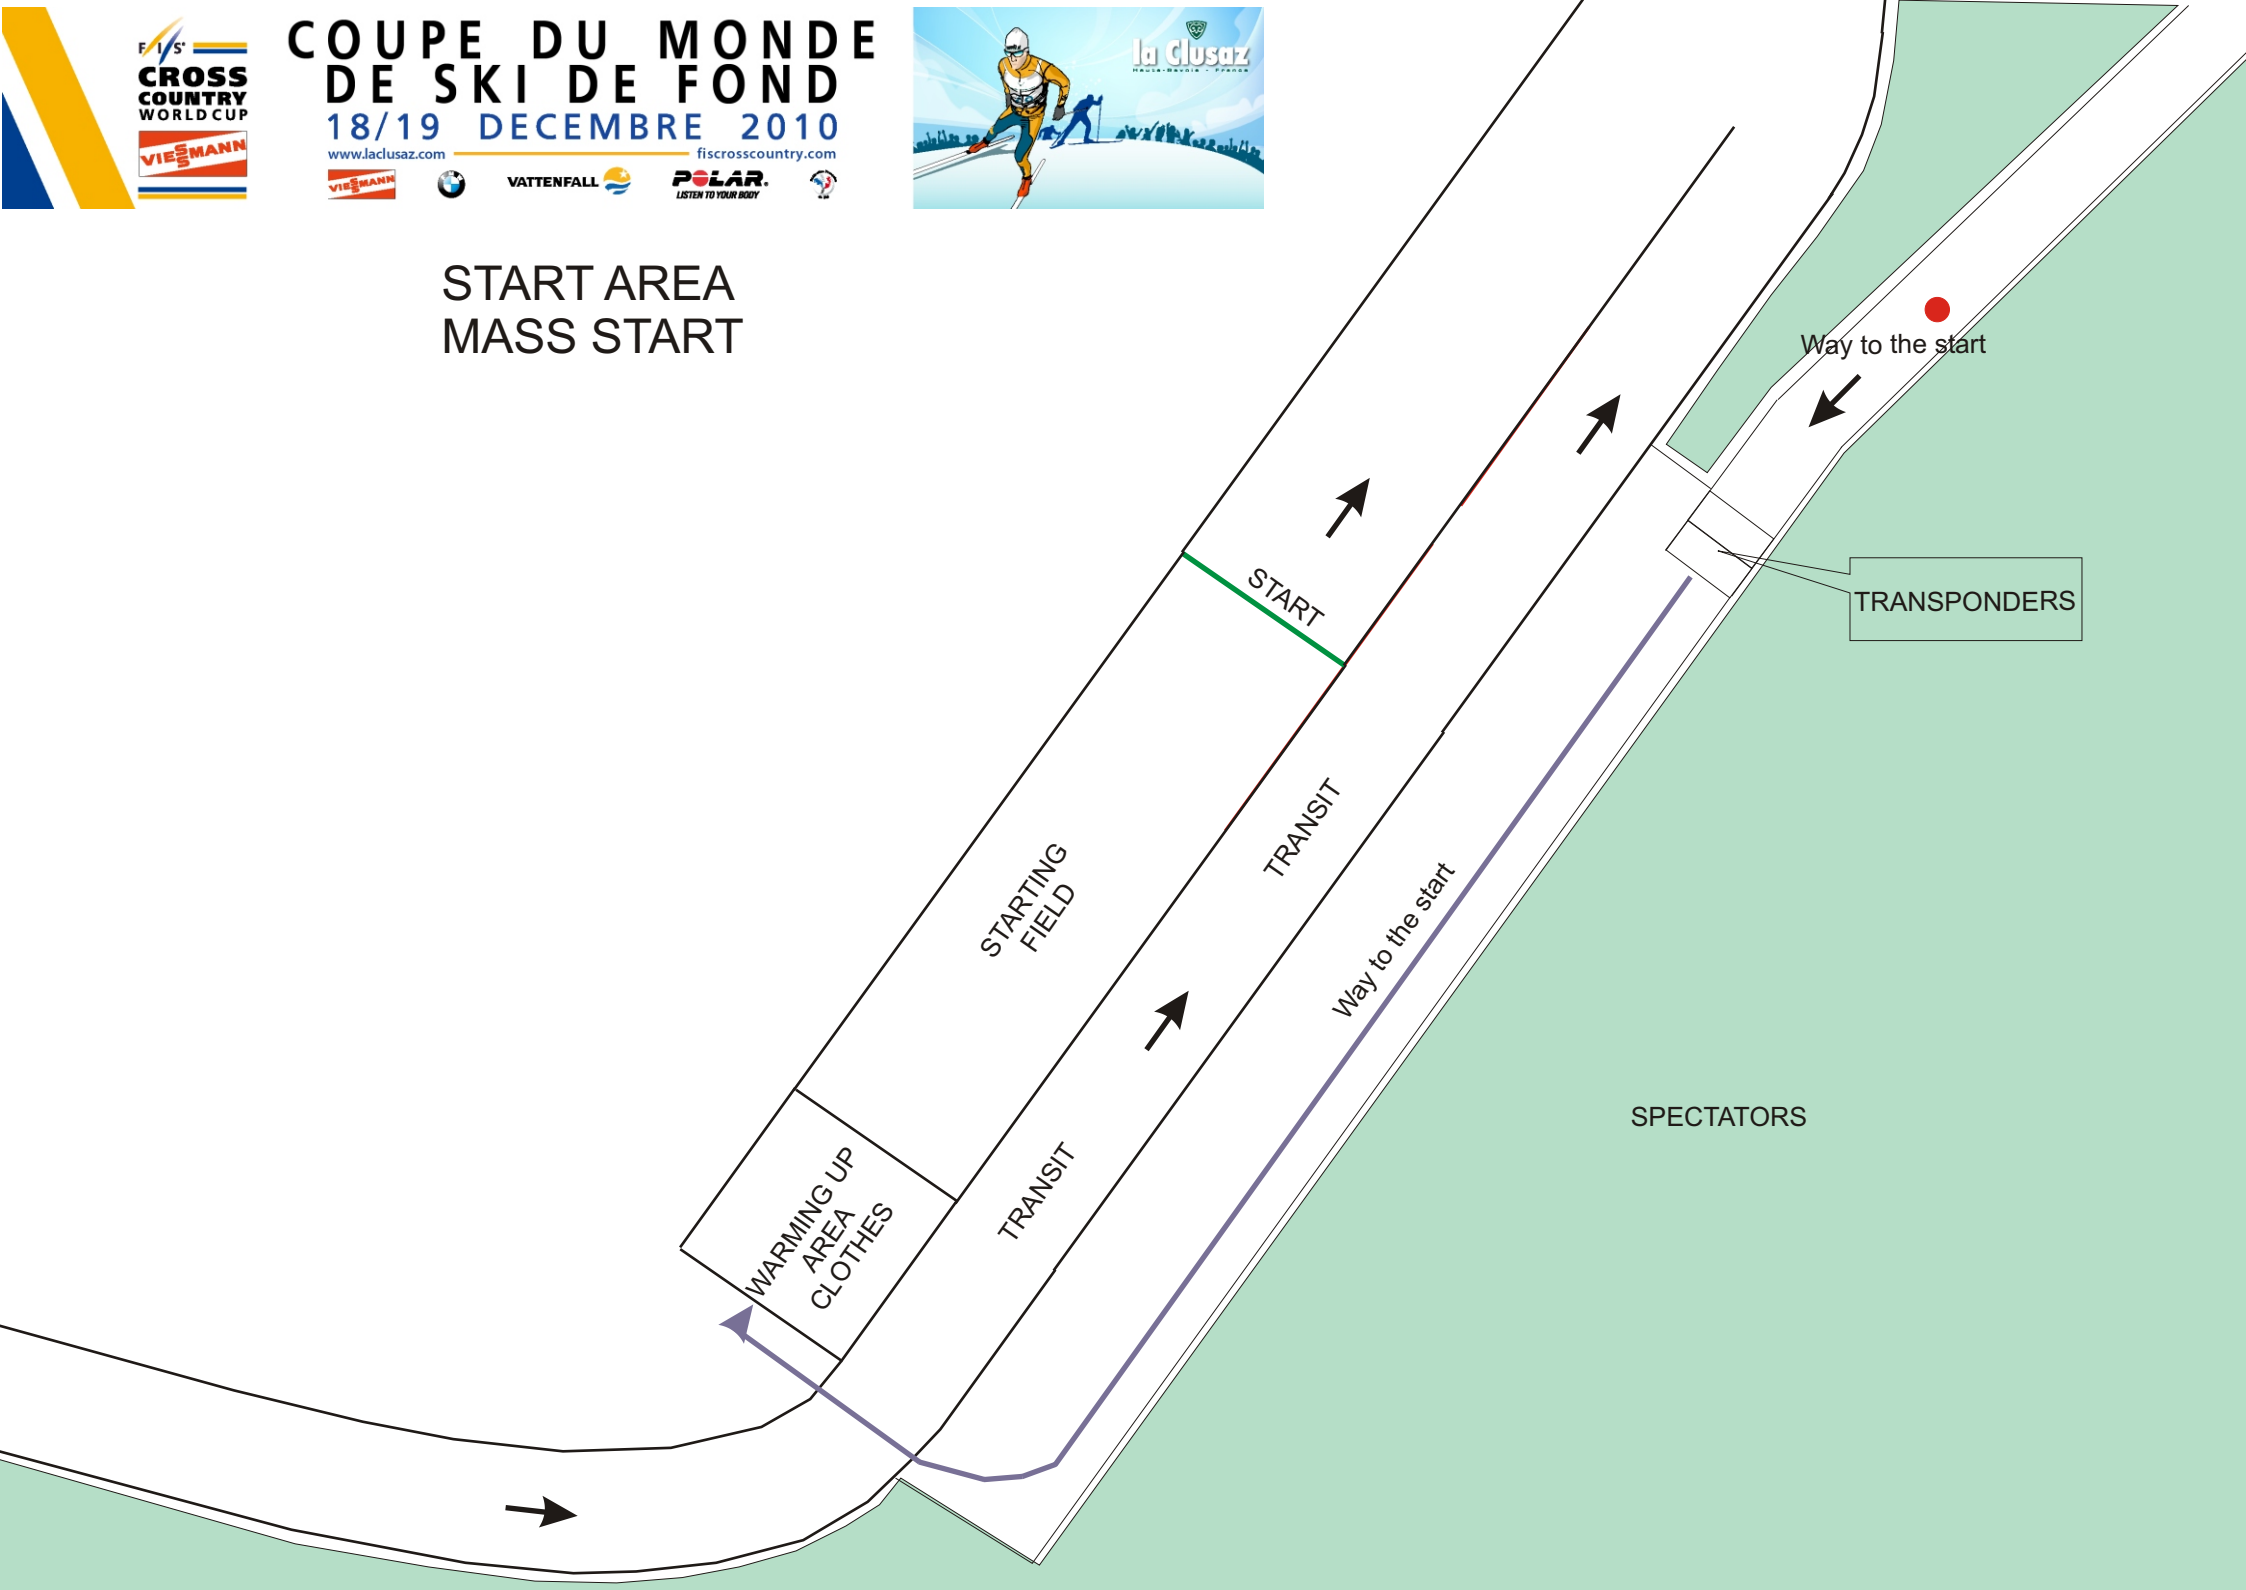

**COUPE DU MONDE
DE SKI DE FOND**
18/19 DECEMBRE 2010
www.laclusaz.com fiscrosscountry.com

START AREA MASS START

Way to the start

TRANSPONDERS

START

STARTING
FIELD

TRANSIT

Way to the start

TRANSIT

WARMING UP
AREA
CLOTHES

SPECTATORS